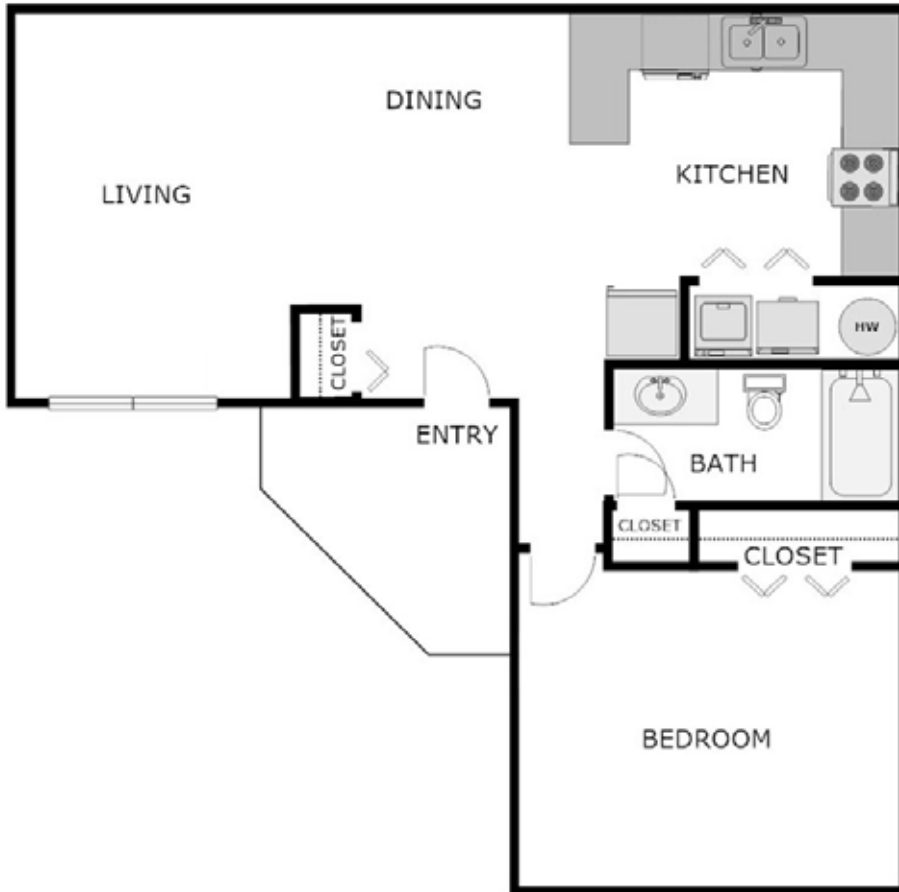

## 1 Bedroom 1 Bath Apartment

731 Sq. Ft.

RENT

DEPOSIT

DATE AVAILABLE

NOTES

Cottagesofliberal.com

relax, enjoy, live!