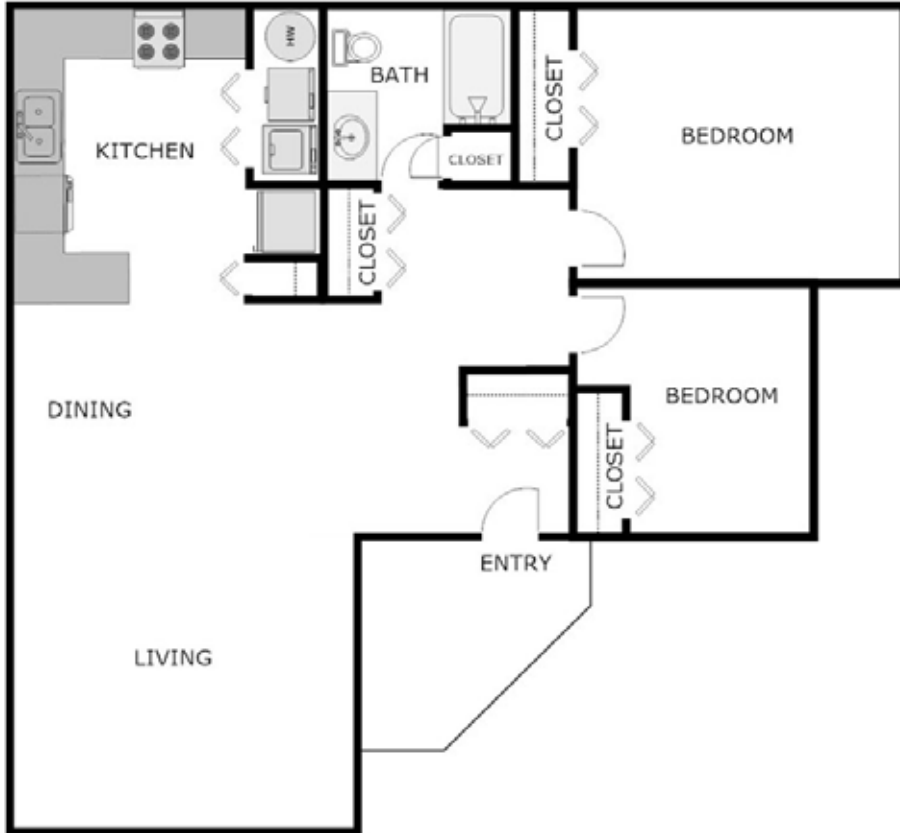

## 2 Bedroom 1 Bath Apartment

986 Sq. Ft.

RENT

DEPOSIT

DATE AVAILABLE

NOTES

Cottagesofliberal.com

relax, enjoy, live!